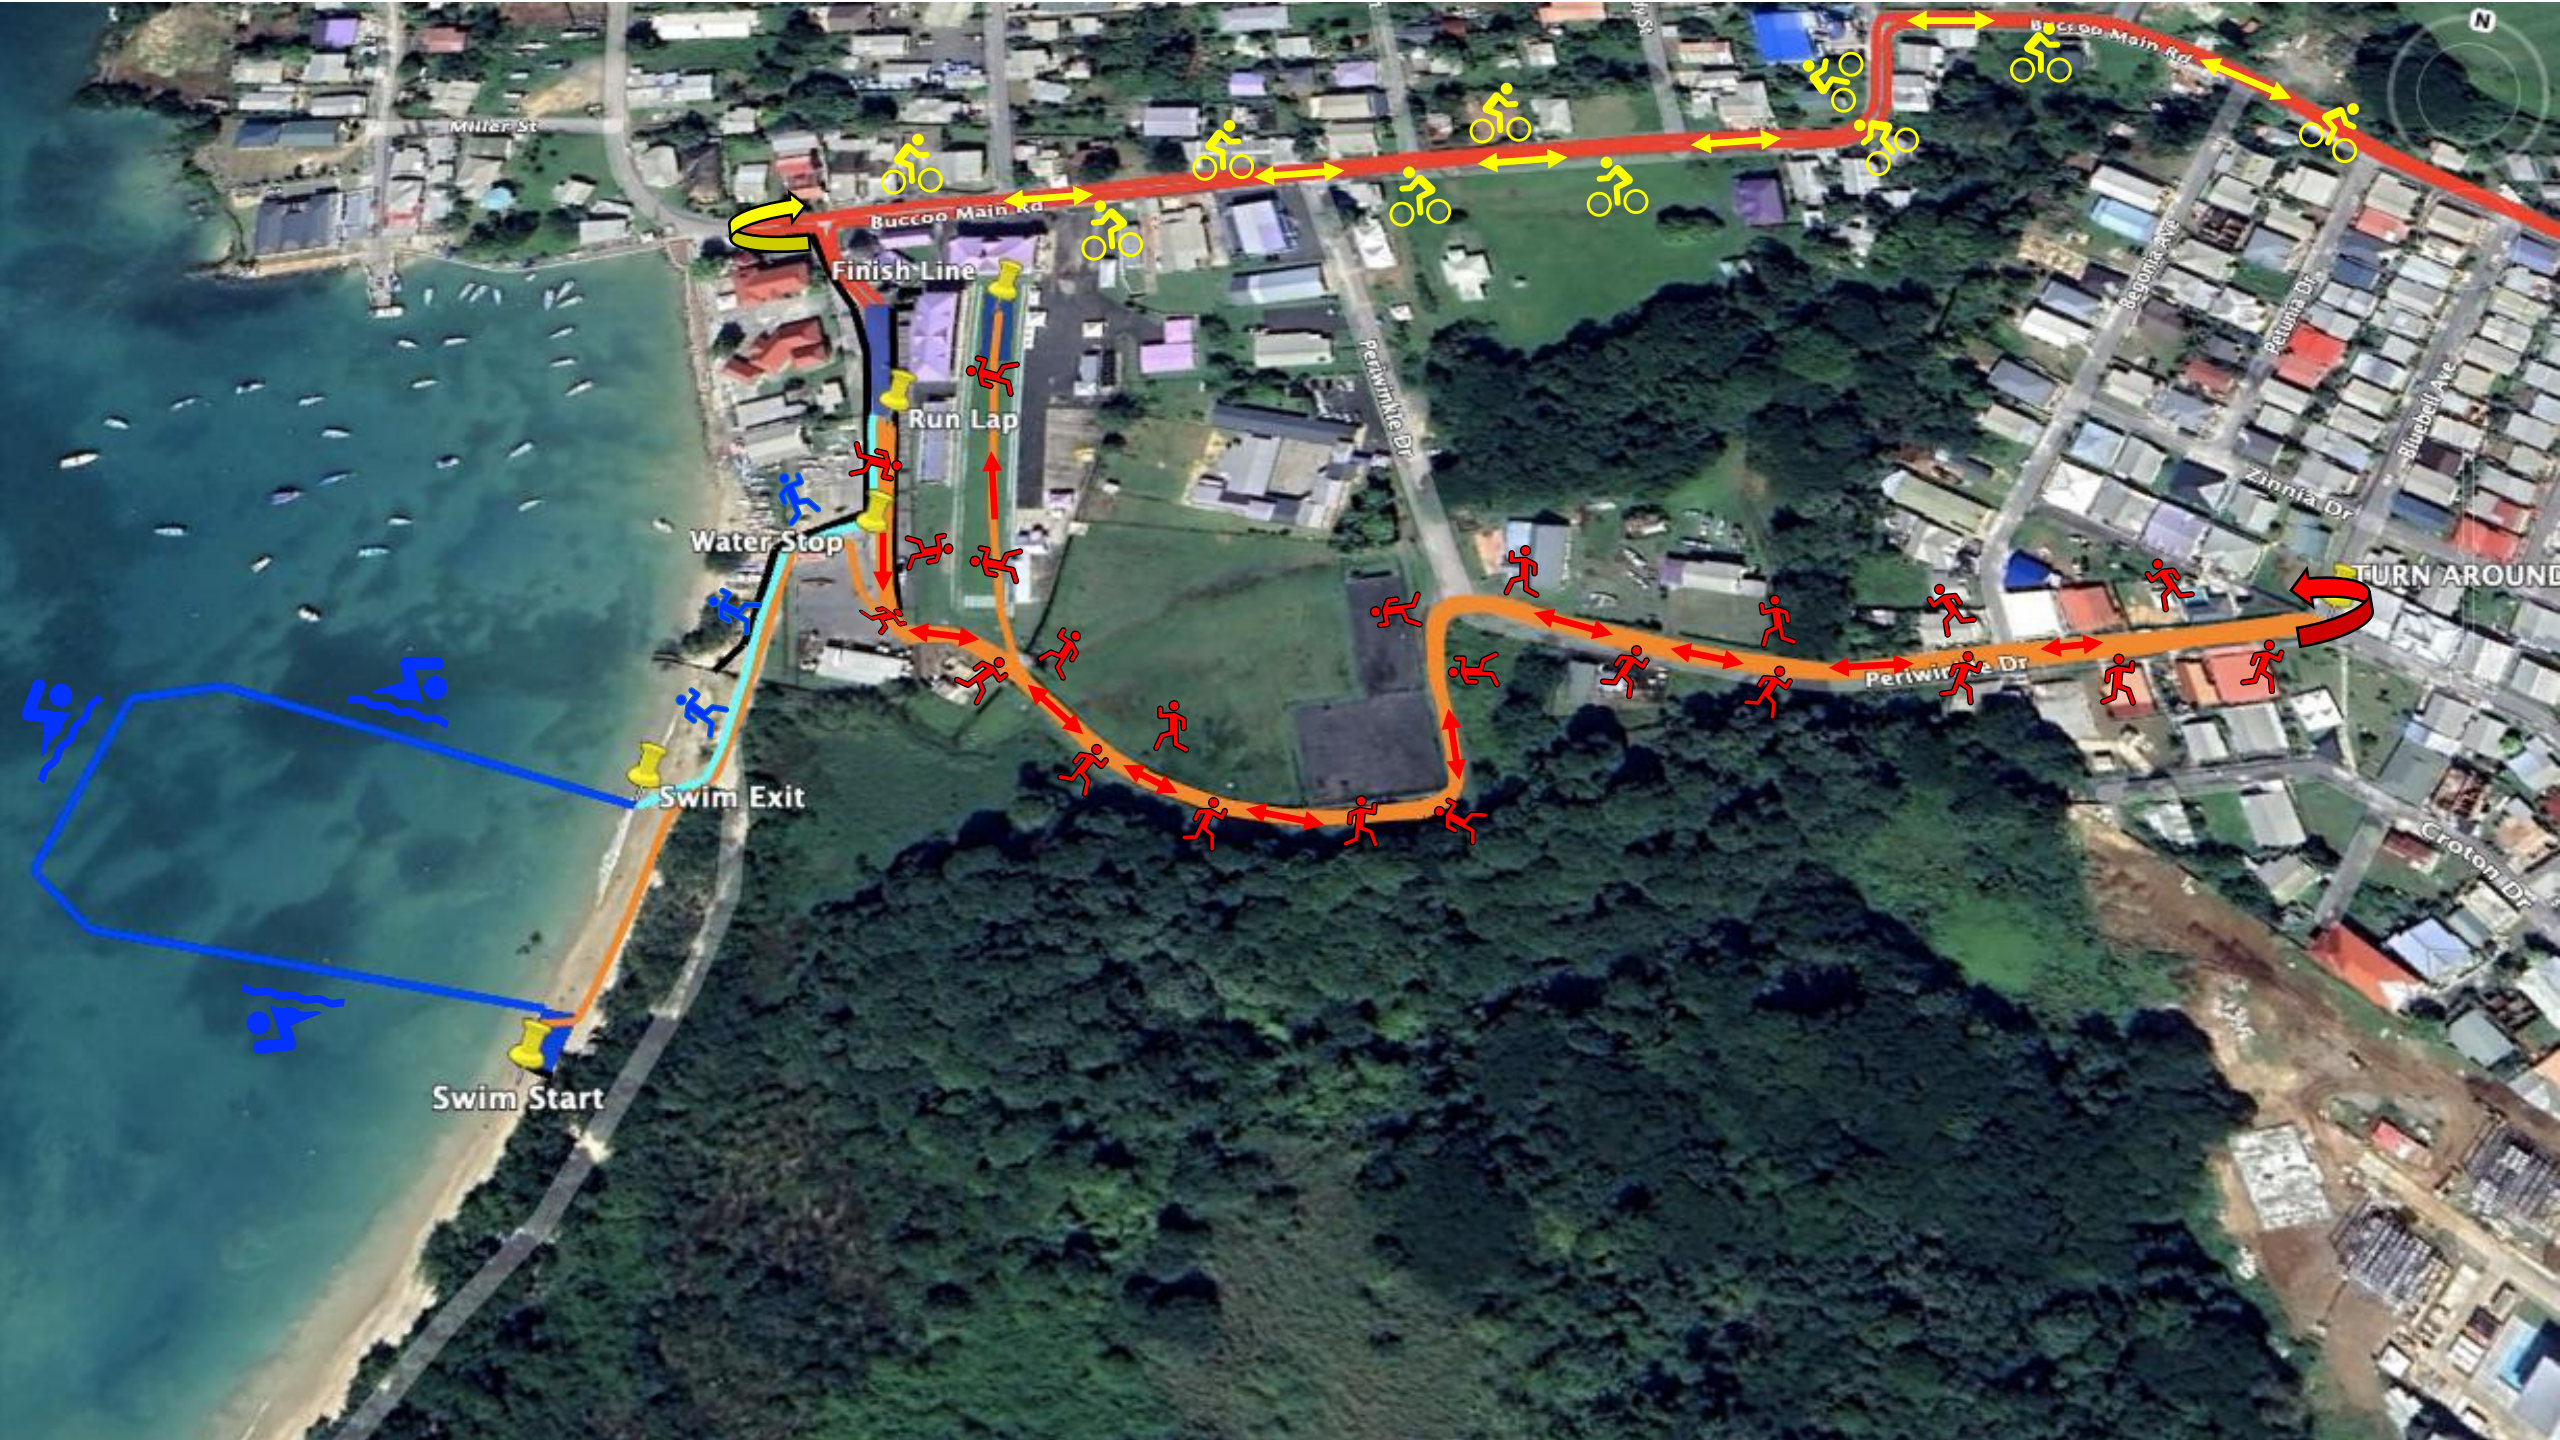

Swim Start
Swim Exit
Water Stop
Medical
Water stop 2
Athlete and TO Lounge
Finish Line
Mount-Dismount-line

Swim Start

Swim Exit

Water Stop

Finish Line

Run Lap

Buccoo Main Rd

Periwinkle Dr

Buccoo Main Rd

Miller St

Periwinkle Dr

Begonia Ave

Petunia Dr

Zinnia Dr

Bluebell Ave

Croton Dr

TURN AROUND